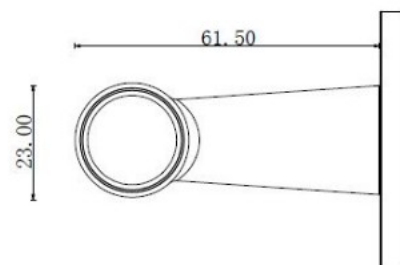

## Description:

Zamak Door Handle "House", Black Finish, 8x8x95mm Split Spindle, Incl. Round Spring Rosettes, Oval Key Hole, Escutcheons, Hex Key, Wooden Screws, M4 Connecting Screws &, Washers. cc: 38mm.  
Door Thickness: 38-50mm.

## Item number:

27.20.311-0

| Units | Box | Carton | HS Code    | Barcode   |
|-------|-----|--------|------------|---|
| Pair  | 1   | 20     | 8302411000 | <br>5704866512008 |