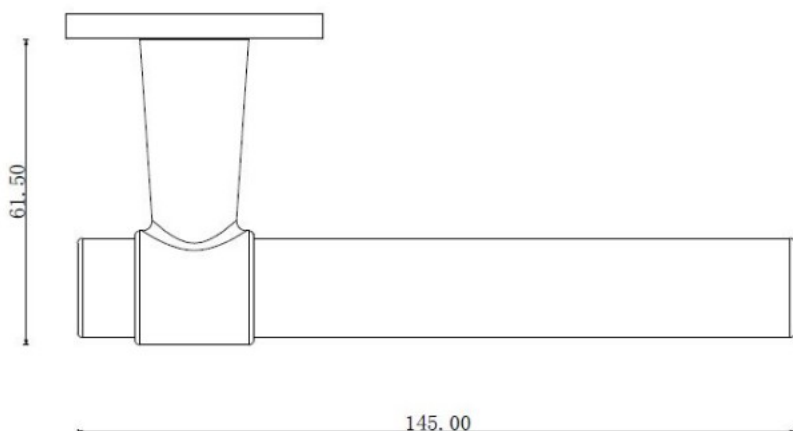

PRODUCT SHEET

Description:

Zamak Door Handle "House", Black Finish, 8x8x95mm Split Spindle, Incl. Round Spring Rosettes, Oval Key Hole, Escutcheons, Hex Key, Wooden Screws, M4 Connecting Screws &, Washers. cc: 38mm.
Door Thickness: 38-50mm.

Item number:

27.20.311-0

Units	Box	Carton	HS Code	Barcode
Pair	1	20	8302411000	 5704866512008

SISO A/S

Mileparken 11
DK-2740 Skovlunde
Denmark
VAT: DK 24786013

Phone +45 45 830 900

www.siso.dk
siso@siso.dk

Danske Bank
Nytorv Branch
Copenhagen
SWIFT: DABADKKK

Account no.
4180 3112 112936
IBAN Account
DK7230003112112936