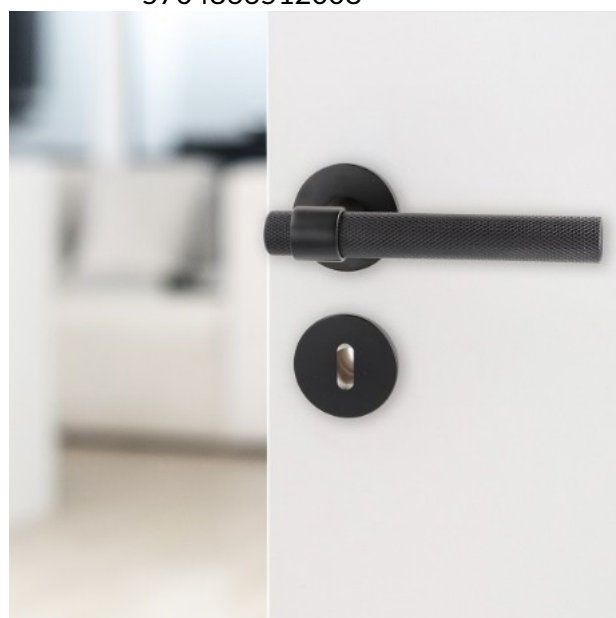

PRODUCT SHEET

Description:

Zamak Door Handle "House", Black Finish, 8x8x95mm Split Spindle, Incl. Round Spring Rosettes, Oval Key Hole, Escutcheons, Hex Key, Wooden Screws, M4 Connecting Screws &, Washers. cc: 38mm.
Door Thickness: 38-50mm.

Item number:

27.20.311-0

Units	Box	Carton	HS Code	Barcode
Pair	1	20	8302411000	 5704866512008

SISO A/S

Mileparken 11
DK-2740 Skovlunde
Denmark
VAT: DK 24786013

Phone +45 45 830 900

www.siso.dk
siso@siso.dk

Danske Bank
Nytorv Branch
Copenhagen
SWIFT: DABADKKK

Account no.
4180 3112 112936
IBAN Account
DK7230003112112936